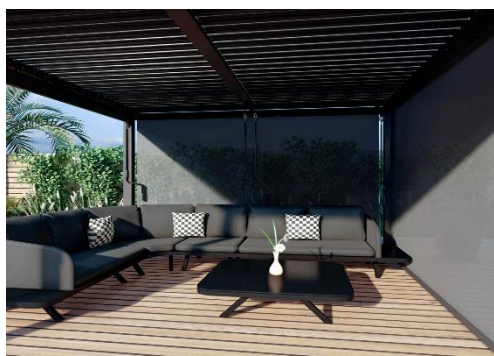

FREESTANDING INCLUDING 4 DROP DOWN BLINDS

SIZES	RRP	SHOW PRICE
3m x 3m	£3500	£3399
3m x 4m	£4000	£3899
4m x 4m	£4800	£4699
7.8m x 4m*	£9700	£9599

Available in grey, white or wood effect (*7.8m x 4m in grey only).
Led Lights and 4 blinds included as standard. (* 7.8m x 4m includes 4 blinds and 2 louvre sides.)